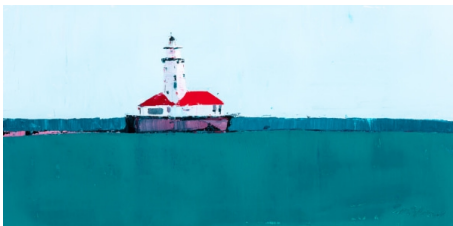

Manitowoc Breakwater Light, Lake Michigan

Oil on canvas

12 x 24 "