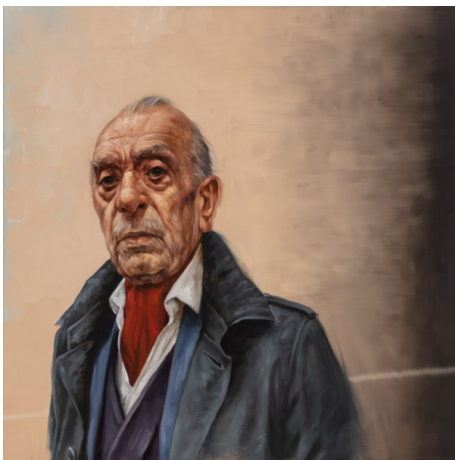

James Tweedie RGI

Lights

Oil

16 x 20 "

James Tweedie RGI

The Woods Are Lovely, Dark and Deep...

Oil

16 x 20 "

Graeme Wilcox

The Passer-by

Oil

23.5 x 23.5 "

Graeme Wilcox

The Porter

Oil

23.5 x 23.5 "