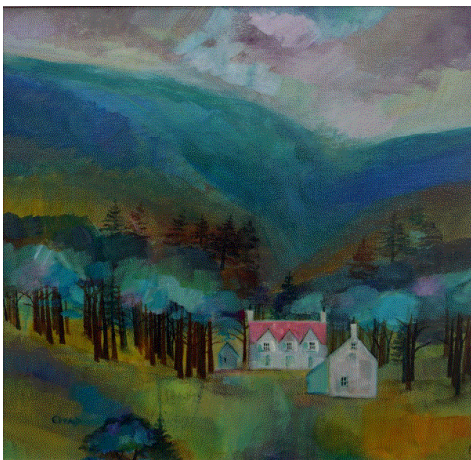

James Fullarton

Poppies on Blue

Oil on canvas

18 x 20 "

James Fullarton
White Yachts at Troon, 2023
Oil on canvas
26 x 30 "

Erraid Gaskell
Nestled Among the Pines, Lake District
Acrylic, oil and oil pastel on board
21 x 21 "

Erraid Gaskell
The Fisherman's Cottage, Buttermere Lake, Lake District
Acrylic, oil and oil pastel
39.5 x 39.5 "

Erraid Gaskell
The Red Roof Hut, Cumbria
Acrylic, oil and oil pastel
29.5 x 39.5 "

Joe Hargan DA PAI
A Funny Situation
Oil on canvas
20 x 20 "