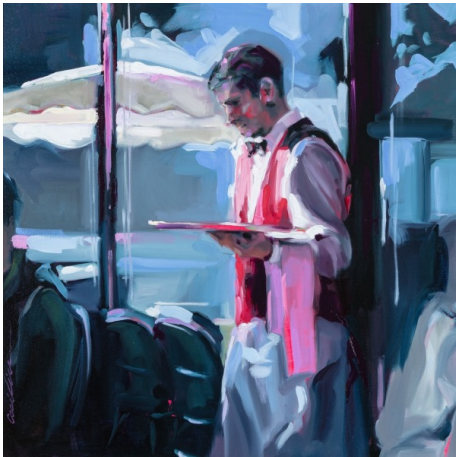

Caledonian: The Scottish Exhibition

Thompson's Gallery Harpenden

25 March - 22 April 2023

List of artworks

Cecilia Cardiff

Peace Out

Oil on canvas

31.5 x 31.5 "