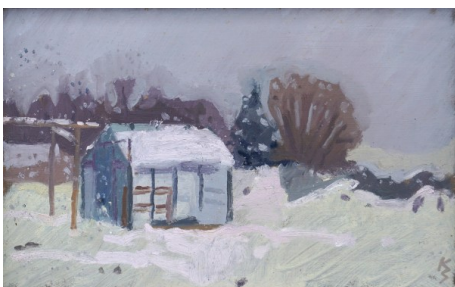

Kim Scouler
Winter Garden
Oil on panel
7.5 x 12 "