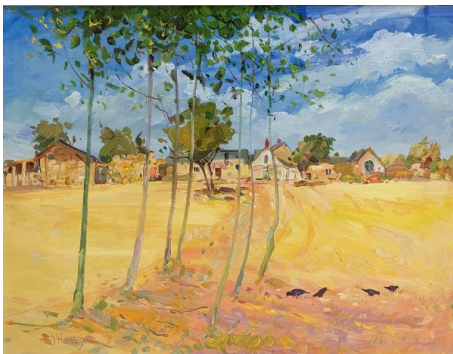

James Harrigan

The Gleaners

Oil on board

20 x 24 "