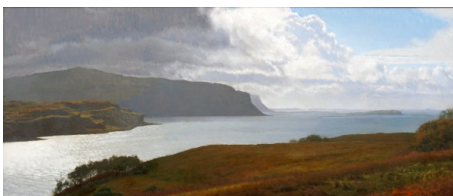

13 x 9 x 4 "

Edition of 10

Lewis MacKenzie

Song of Farewell (Eorsa, Gribun, Inch Kenneth)

Oil on canvas

19.5 x 47 "

Luci Maclaren

Sunday Morning