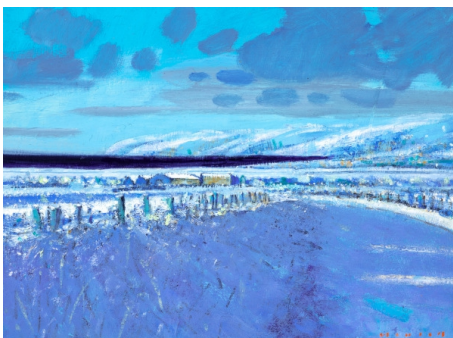

20 x 24 "

James Harrigan

The Gleaners

Oil on board

20 x 24 "

Mike Healey

Snowfall on the Mull of Kintyre

Oil on canvas