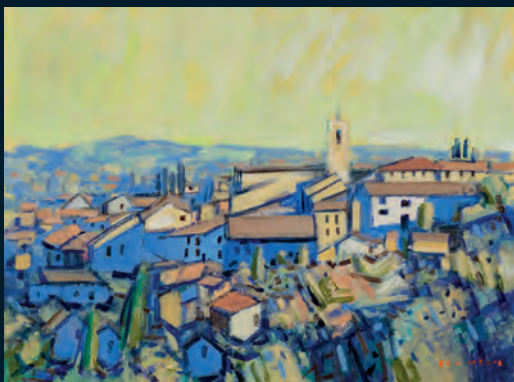

THOMPSON'S
LONDON

MIKE HEALEY

Summer Isles Oil on canvas 20 x 30 inches

MIKE HEALEY

30 May - 15 June 2019

Opening Day: Wednesday 29th May from 10am to 7pm

RSVP to enquiries@thompsonsgallery.co.uk

Mike Healey (b.1951) trained in painting under John Cunningham at Glasgow School of Art and honed his distinctive landscape technique across two travel scholarships. Healey has earned widespread popularity for his combined ability in both landscape and still life painting. Among Healey's favourite subjects are Highland snow scenes, table and chair still life, and Scottish coastal views.

This new solo exhibition incorporates all of Healey's proclivities, delivering sensational vibrancy in a vast range of subject matter. From the secluded shores of the Scottish Isles, to hushed Highland snowfields, Healey exalts the natural beauty of his surroundings through mouthpiece of his paintbrush. Equally invigorating are the artist's still life paintings, popular for their bold use of colour and characterful contents.

Sunshine and Snow, Machariorch Farm Oil on canvas 12 x 16 inches

Bank of England Oil on canvas 12 x 16 inches

Surfat Low Tide, Ardna Murchan Oil on canvas 20 x 40 inches

Henley-on-Thames Bridge Oil on canvas 10 x 12 inches

Summer Reflections Oil on canvas 20 x 30 inches

St Paul de Vence, Provence, France Oil on canvas 12 x 16 inches

Snowfall on the Mull of Kintyre Oil on canvas 12 x 16 inches

Tulip Composition Oil on canvas 18 x 20 inches (front cover)