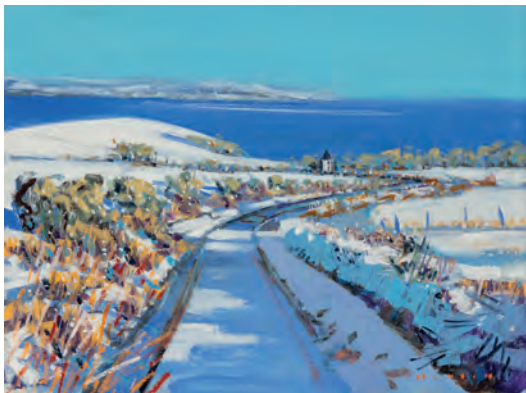

THOMPSON'S
LONDON

MIKE HEALEY

Summer Isles Oil on canvas 20 x 30 inches

MIKE HEALEY

30 May - 15 June 2019

Opening Day: Wednesday 29th May from 10am to 7pm

RSVP to enquiries@thompsonsgallery.co.uk

Mike Healey (b.1951) trained in painting under John Cunningham at Glasgow School of Art and honed his distinctive landscape technique across two travel scholarships. Healey has earned widespread popularity for his combined ability in both landscape and still life painting. Among Healey's favourite subjects are Highland snow scenes, table and chair still life, and Scottish coastal views.

This new solo exhibition incorporates all of Healey's proclivities, delivering sensational vibrancy in a vast range of subject matter. From the secluded shores of the Scottish Isles, to hushed Highland snowfields, Healey exalts the natural beauty of his surroundings through mouthpiece of his paintbrush. Equally invigorating are the artist's still life paintings, popular for their bold use of colour and characterful contents.

Sunshine, Flowers, and Fruits Oil on canvas 20 x 30 inches

Yellow Studio Chair Oil on canvas 20 x 18 inches

Reflections, Paraty Village, Rio de Janeiro, Brazil Oil on canvas 18 x 20 inches

Home in the Snow (Davaar Island) Oil on canvas 20 x 30 inches

Sunshine and Snow, Machariorch Farm Oil on canvas 12 x 16 inches

Bank of England Oil on canvas 12 x 16 inches

Surfat Low Tide, Ardna Murchan Oil on canvas 20 x 40 inches

Henley-on-Thames Bridge Oil on canvas 10 x 12 inches