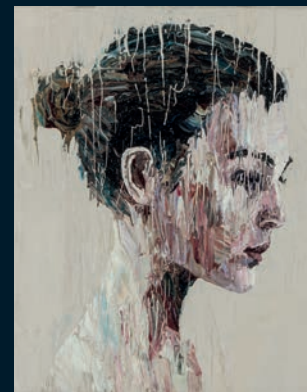

THOMPSON'S
LONDON

SMALL WONDERS

ROBERT KELSEY *Country Lane, Renfrewshire*
Oil on canvas 12 x 12 inches

JAMES TWEEDIE *Dialogues* Oil 10 x 12 inches

CATE INGLIS *Back Court* Oil on board 10 x 10 inches

MHAIRI MCGREGOR *Venice* Oil 10 x 10 inches

GRAEME WILCOX *Captain*
Charcoal 14 x 14 inches

KATE KATO *British Butterflies*
Mixed media 9 x 9 inches

HARRY BRIOCHE *Last of the Rain* Oil on board 9 x 12 inches

PETER WILEMAN *Sailing Days in Salcombe* Oil on board 12 x 15 inches

DAVID GLEESON *Three Shells* Acrylic on board 13 x 8 inches

TONY DE WOLF *Fallen Strawberries*
Oil on panel 20 x 16 inches

SIMEON STAFFORD
The Cheeky Goalkeeper
Oil on board 8 x 10 inches

ANDREW SQUIRE *Little Mountain Hare* Oil on panel 4 x 6 inches

CAROL PEACE

Seated Male Figure 1 & Seated Female Figure 1
Iron resin 6 x 6 x 5 inches each

GREG HARRIS *Green*
Oil on canvas 12 x 10 inches

LUCI MACLAREN *On the Goal Line*
Oil on linen 10 x 12 inches

CARL MELEGARI *Sachi*
Oil on canvas 10 x 8 inches