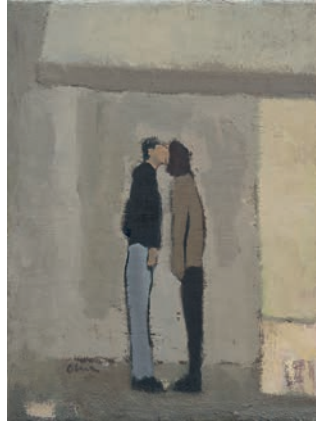

MICHAEL G CLARK PAI RSW *Stolen Kiss*
Oil on linen 12 x 10 inches